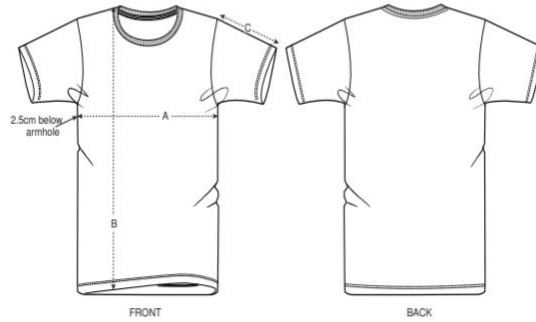

MAATTABEL

www.indosbelike.nl

XXS*	XS	S	M	L	XL	XXL	XXXL*	XXXXL*	XXXXXL*
------	----	---	---	---	----	-----	-------	--------	---------

Size guide

SIZES	XXS	XS	S	M	L	XL	XXL	XXXL	XXXXL	XXXXXL
A Half Chest	43.5	46	49	52	55	58	61	64	69	74
B Body Length	64	66	69	72	74	76	78	80	82	84
C Sleeve Length	19	19.5	20.5	21.5	22.5	22.5	23.5	24.5	24.5	25

XXS*	XS	S	M	L	XL	XXL	XXXL*	XXXXL*
------	----	---	---	---	----	-----	-------	--------

Size guide

SIZES	XXS	XS	S	M	L	XL	XXL	XXXL	XXXXL	XXXXXL
A Half Chest	46.5	49	51.5	54	57	60	63	66	71	0
B Body Length	63	65	68	72	74	76	78	80	82	0
C Sleeve Length	60.5	61.5	64	65.5	67	68.5	70	70	70	0

XS*

S

M

L

XL

XXL

Size guide

SIZES		XS	S	M	L	XL	XXL
A	Waist	34	37	40	43	46	49
B	Leg Length	100	102	104	106	108	110
C	Tight	28	29.2	30	31	32.5	34

XS

S

M

L

XL

XXL

Size guide

SIZES		XS	S	M	L	XL	XXL
A	Waist	34	37	40	43	46	49
B	Leg Length	44	46	48	50	52	54
C	Tight	29.8	31	31.8	32.8	34.2	35.8