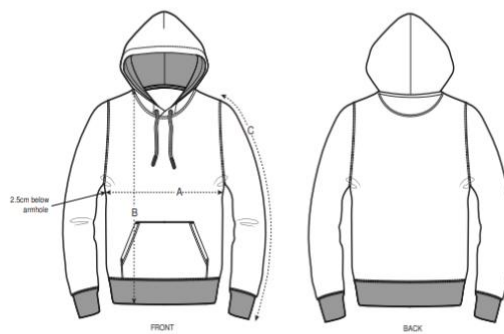

MAATTABEL

www.indosbelike.nl

XXS*	XS	S	M	L	XL	XXL	XXXL*	XXXXL*	XXXXXL*
------	----	---	---	---	----	-----	-------	--------	---------

Size guide

SIZES	XXS	XS	S	M	L	XL	XXL	XXXL	XXXXL	XXXXXL
A Half Chest	43.5	46	49	52	55	58	61	64	69	74
B Body Length	64	66	69	72	74	76	78	80	82	84
C Sleeve Length	19	19.5	20.5	21.5	22.5	22.5	23.5	24.5	24.5	25

XXS*	XS	S	M	L	XL	XXL	XXXL*	XXXXL*
------	----	---	---	---	----	-----	-------	--------

Size guide

SIZES	XXS	XS	S	M	L	XL	XXL	XXXL	XXXXL	XXXXXL
A Half Chest	46.5	49	51.5	54	57	60	63	66	71	0
B Body Length	63	65	68	72	74	76	78	80	82	0
C Sleeve Length	60.5	61.5	64	65.5	67	68.5	70	70	70	0

XS*

S

M

L

XL

XXL

Size guide

SIZES		XS	S	M	L	XL	XXL
A	Waist	34	37	40	43	46	49
B	Leg Length	100	102	104	106	108	110
C	Tight	28	29.2	30	31	32.5	34