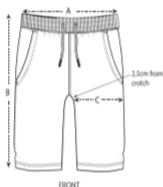

XS*

S

M

L

XL

XXL

Size guide

SIZES		XS	S	M	L	XL	XXL
A	Waist	34	37	40	43	46	49
B	Leg Length	100	102	104	106	108	110
C	Tight	28	29.2	30	31	32.5	34

XS

S

M

L

XL

XXL

Size guide

SIZES		XS	S	M	L	XL	XXL
A	Waist	34	37	40	43	46	49
B	Leg Length	44	46	48	50	52	54
C	Tight	29.8	31	31.8	32.8	34.2	35.8

Gelijkaardige kleuren samen wassen, niet op print strijken, binnenstebuiten wassen en strijken.

OEKO-TEX®
CONFIDENCE IN TEXTILES
STANDARD 100
1112055 Centexbel
Tested for harmful substances.
www.oeko-tex.com/standard100

**FAIR
WEAR**