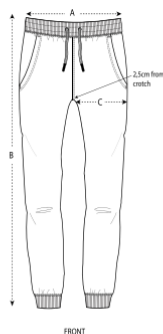

XS*

S

M

L

XL

XXL

Size guide

SIZES		XS	S	M	L	XL	XXL
A	Waist	34	37	40	43	46	49
B	Leg Length	100	102	104	106	108	110
C	Tight	28	29.2	30	31	32.5	34

XS

S

M

L

XL

XXL